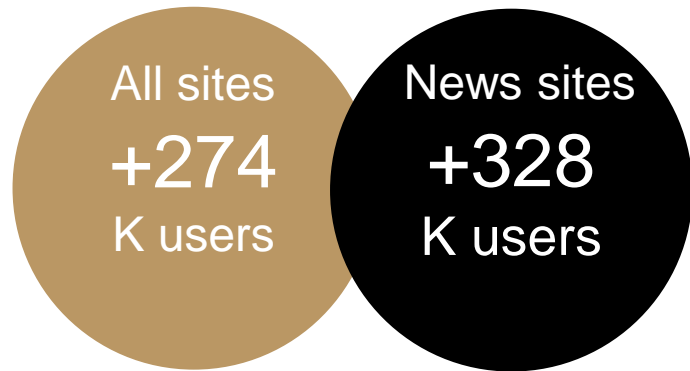

# TV WEEKLY REPORT

---

FOCUSED ON EFFECT OF STATE OF EMERGENCY ON TV VIEWERSHIP

Source: GARB  
Data: People meter, national base  
Period: 11-17.05.  
TG: A 18-49  
Currency: BGN gross

# NEWS WEBSITES BENEFITED SIGNIFICANTLY FROM THE LOCKDOWN: 3-DIGIT GROWTH IN USERS

13 Mar -17 May 2020 vs the same period 2019

Huge increase in Real users

Uplift in page views especially via News

Higher Reach

# TOP 20 WEEKLY RANKING DOMINATED BY NOVA PT PROGRAMS

	Channel	Title	Type	Time start	Rating %	Shr %
1	Nova	Your Face Sounds Familiar	Entertainment	20:00	16.5	47.9
2	Nova	Hell's Kitchen Bulgaria	Reality	21:00	13.9	36.4
3	Nova	News - Emergency Feed	News	20:30	12.5	34.3
4	Nova	Kitchen Nightmares	Reality	21:00	12.3	40.3
5	Nova	Stolen life	Series	20:00	11.6	32.4
6	bTV	News - special emission	News	20:30	11.5	31.6
7	bTV	Evermore	Series	20:00	10.7	29.5
8	bTV	The Voice of Bulgaria	Reality	20:00	10.1	33.8
9	bTV	MasterChef	Reality	21:00	9.6	24.7
10	Nova	Undercover Boss	Reality	22:30	9.6	30.6
11	Nova	Familles at Crossroads	Documentary	22:00	9.3	31.3
12	Nova	Strawberry Moon	Series	22:00	9.3	25.7
13	bTV	Brigade New Home	Entertainment	21:00	8.8	25.9
14	Nova	News block	News	19:00	8.6	35.7
15	bTV	True Stories	Reality	21:30	8.5	20.5
16	Nova	News block	News	23:00	8.0	32.5
17	Nova	Iron Man	Movies	22:00	8.0	30.7
18	Nova	The Proposal	Movies	20:00	7.7	29.3
19	Nova	The Accidental Spy	Movies	20:00	7.6	24.7
20	bTV	News block	News	19:00	7.1	29.8