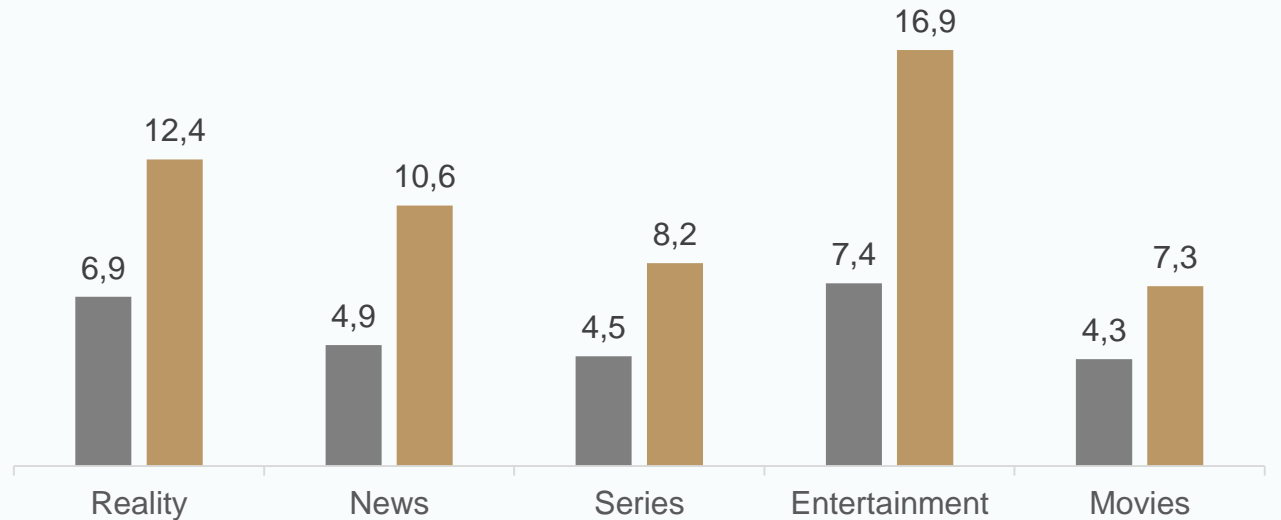

# MAIN TV CHANNELS DECLINED PT PEAK AUDIENCE WITH ALMOST 1pp

Nova's advantage during the entire day continued to grow

GARB

# NOVA'S PT VIEWERSHIP INCREASED SIGNIFICANTLY IN ALL CATEGORIES DUE TO COVID-19

bTV programs in all categories, except News decreased in comparison to the same period last year.

PT Entertainment, Reality and News programs registered the highest increase during the lockdown.