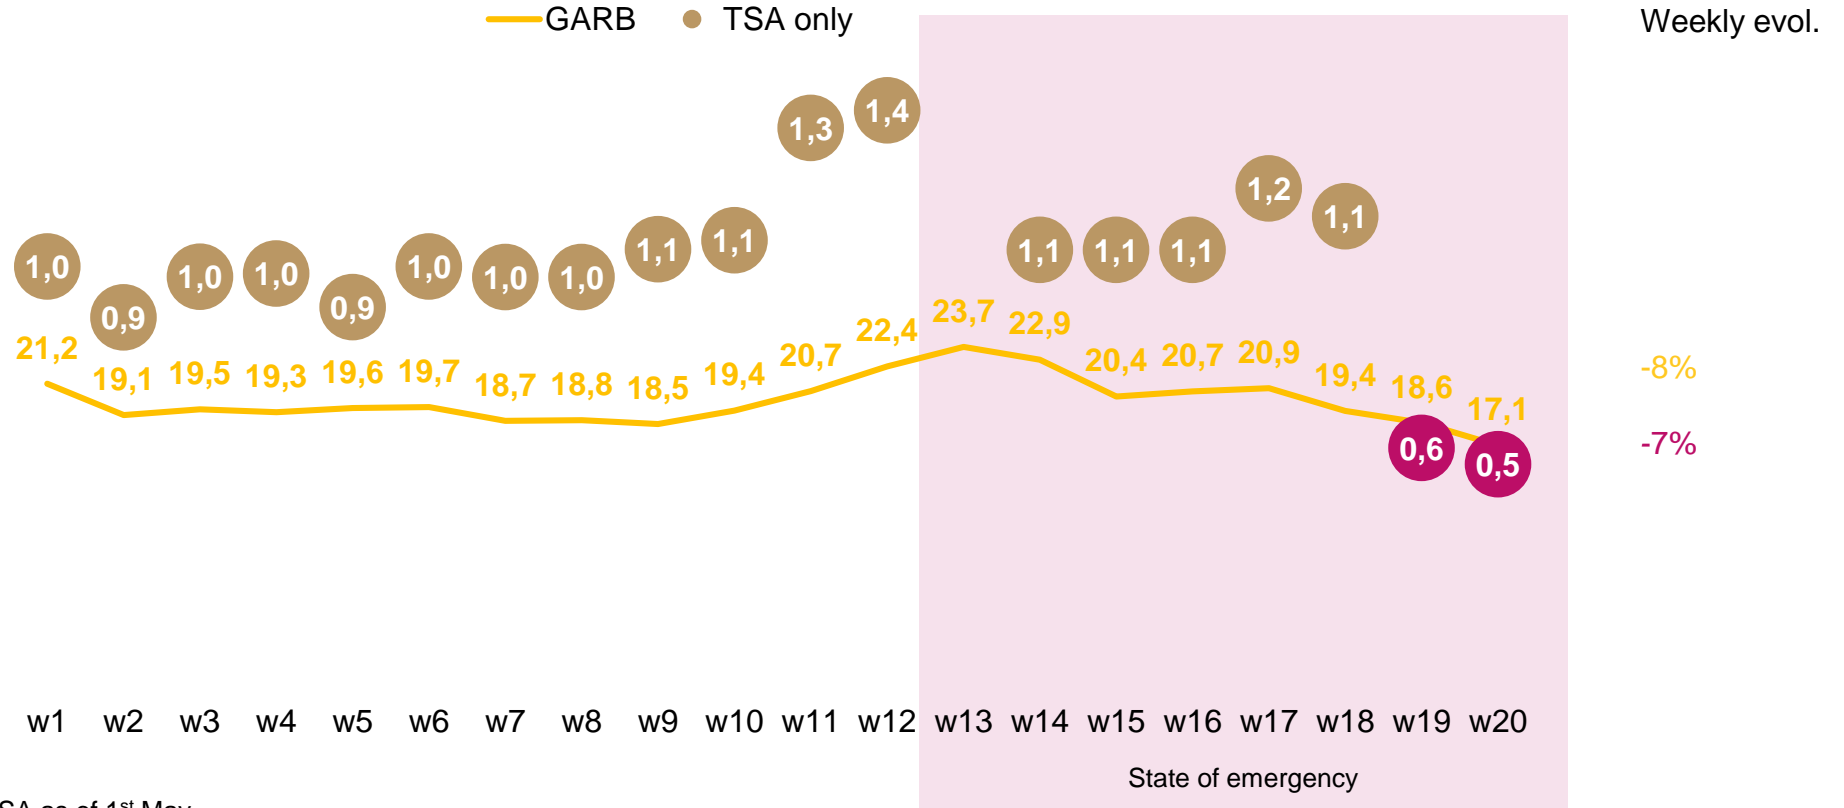

Growing time spent with TV

Higher Reach

PUT evolution

13 Mar -17 May 2020 vs the same period 2019

# WEEKLY VIEWERSHIP TENDS TO GET BACK TO NORMAL WITH THE EASE OF MEASURES, COMING SUMMER AND END OF HIGH TV SEASON

\*GARB started measure TSA as of 1<sup>st</sup> May

# NBG SUSTAINED PT LEADERSHIP DESPITE LOOSING SHARE

NBG increase with 1-2pp, while BMG decreased in all time slots. Both BNT and TSH increased OPT shares by 1pp.

Nova and bTV decreased audience shares by 1pp, whereas BNT 1 increased PT share with 1pp.