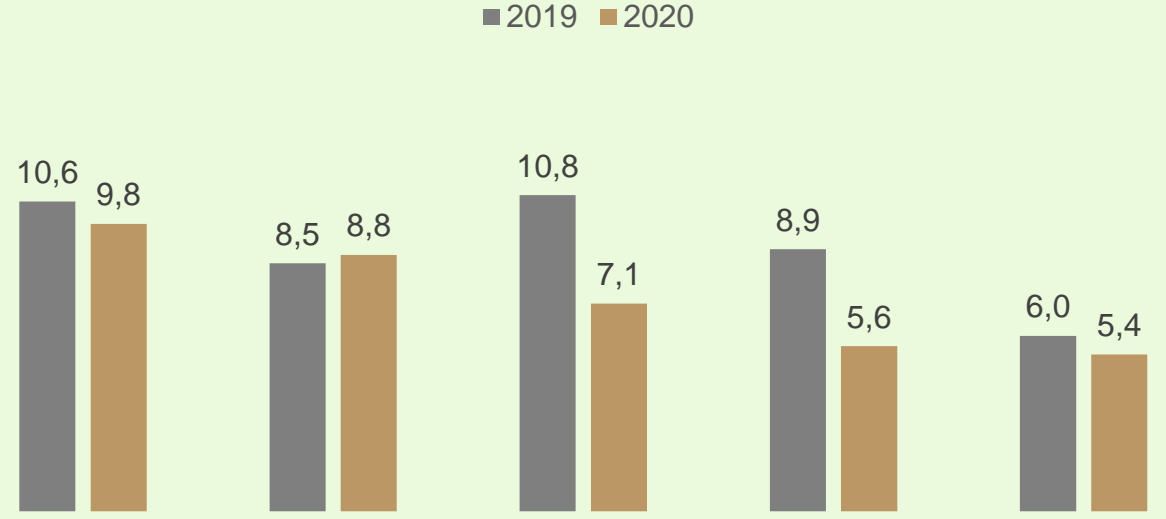

# MAIN TV CHANNELS DECLINED PT PEAK AUDIENCE WITH ALMOST 1pp

Nova's advantage during the entire day continued to grow

GARB

# NOVA'S PT VIEWERSHIP INCREASED SIGNIFICANTLY IN ALL CATEGORIES DUE TO COVID-19

bTV programs in all categories, except News decreased in comparison to the same period last year.

PT Entertainment, Reality and News programs registered the highest increase during the lockdown.