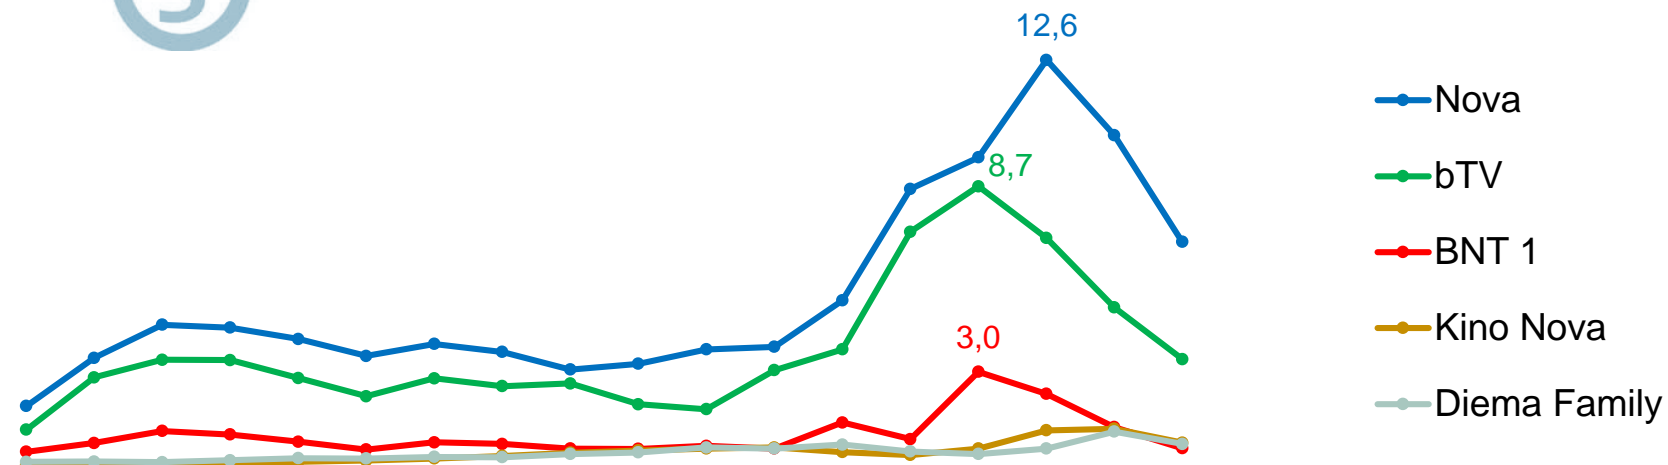

MAIN TV CHANNELS DECLINED PT PEAK AUDIENCE WITH ALMOST 1pp

Nova's advantage during the entire day continued to grow

GARB