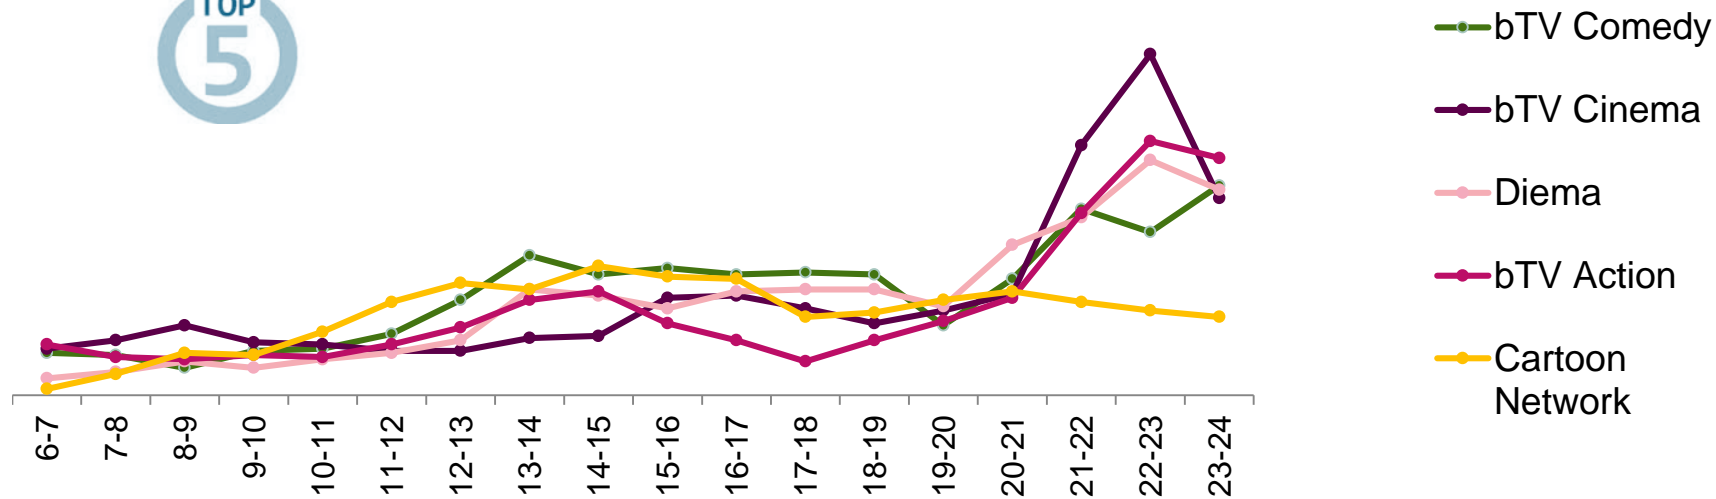

MAIN TV CHANNELS DECLINED PT PEAK AUDIENCE WITH ALMOST 1pp

Nova's advantage during the entire day continued to grow

GARB