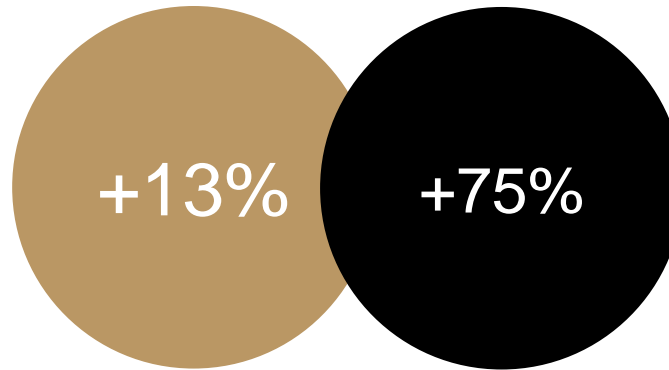

# TV WEEKLY REPORT

---

FOCUSED ON EFFECT OF STATE OF EMERGENCY ON TV VIEWERSHIP

Source: GARB  
Data: People meter, national base  
Period: 11-17.05.  
TG: A 18-49  
Currency: BGN gross

# NEWS WEBSITES BENEFITED SIGNIFICANTLY FROM THE LOCKDOWN: 3-DIGIT GROWTH IN USERS

13 Mar -17 May 2020 vs the same period 2019

Huge increase in Real users

Uplift in page views especially via News

Higher Reach

**TV CONSUMPTION GREW SIGNIFICANTLY DURING THE LOCKDOWN**  
**Almost 1 hour more spent with TV per day;**  
**~6pp higher TV coverage;**  
**Significant increase in PUT during the day time hours**

Higher PUT

# TOP 20 WEEKLY RANKING DOMINATED BY NOVA PT PROGRAMS

	Channel	Title	Type	Time start	Rating %	Shr %
1	Nova	Your Face Sounds Familiar	Entertainment	20:00	16.5	47.9
2	Nova	Hell's Kitchen Bulgaria	Reality	21:00	13.9	36.4
3	Nova	News - Emergency Feed	News	20:30	12.5	34.3
4	Nova	Kitchen Nightmares	Reality	21:00	12.3	40.3
5	Nova	Stolen life	Series	20:00	11.6	32.4
6	bTV	News - special emission	News	20:30	11.5	31.6
7	bTV	Evermore	Series	20:00	10.7	29.5
8	bTV	The Voice of Bulgaria	Reality	20:00	10.1	33.8
9	bTV	MasterChef	Reality	21:00	9.6	24.7
10	Nova	Undercover Boss	Reality	22:30	9.6	30.6
11	Nova	Familles at Crossroads	Documentary	22:00	9.3	31.3
12	Nova	Strawberry Moon	Series	22:00	9.3	25.7
13	bTV	Brigade New Home	Entertainment	21:00	8.8	25.9
14	Nova	News block	News	19:00	8.6	35.7
15	bTV	True Stories	Reality	21:30	8.5	20.5
16	Nova	News block	News	23:00	8.0	32.5
17	Nova	Iron Man	Movies	22:00	8.0	30.7
18	Nova	The Proposal	Movies	20:00	7.7	29.3
19	Nova	The Accidental Spy	Movies	20:00	7.6	24.7
20	bTV	News block	News	19:00	7.1	29.8