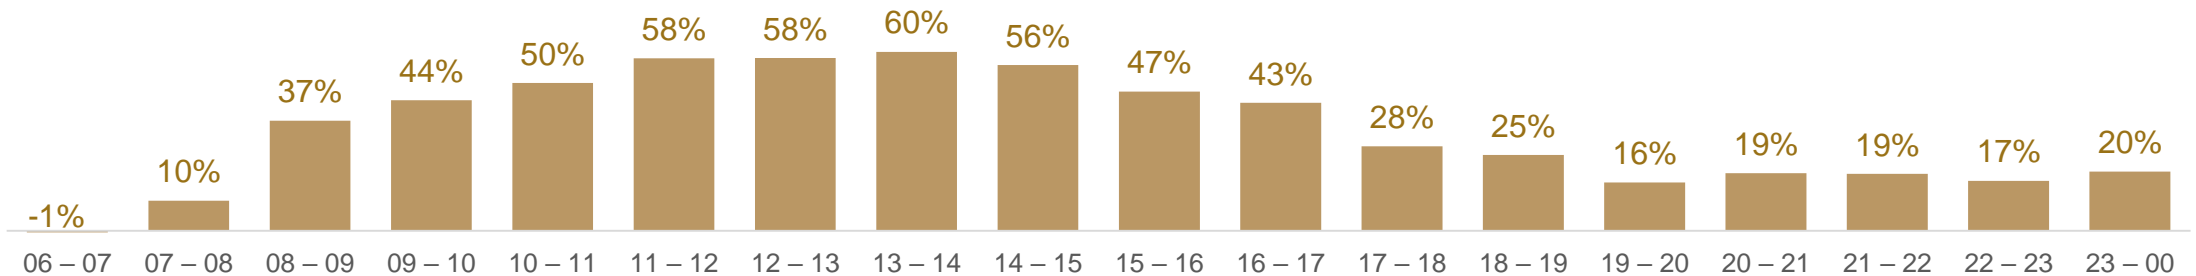

# NEWS WEBSITES BENEFITED SIGNIFICANTLY FROM THE LOCKDOWN: 3-DIGIT GROWTH IN USERS

13 Mar -17 May 2020 vs the same period 2019

Huge increase in Real users

Uplift in page views especially via News

Higher Reach

**TV CONSUMPTION GREW SIGNIFICANTLY DURING THE LOCKDOWN**  
**Almost 1 hour more spent with TV per day;**  
**~6pp higher TV coverage;**  
**Significant increase in PUT during the day time hours**

Higher PUT

Growing time spent with TV

Higher Reach

PUT evolution

13 Mar -17 May 2020 vs the same period 2019