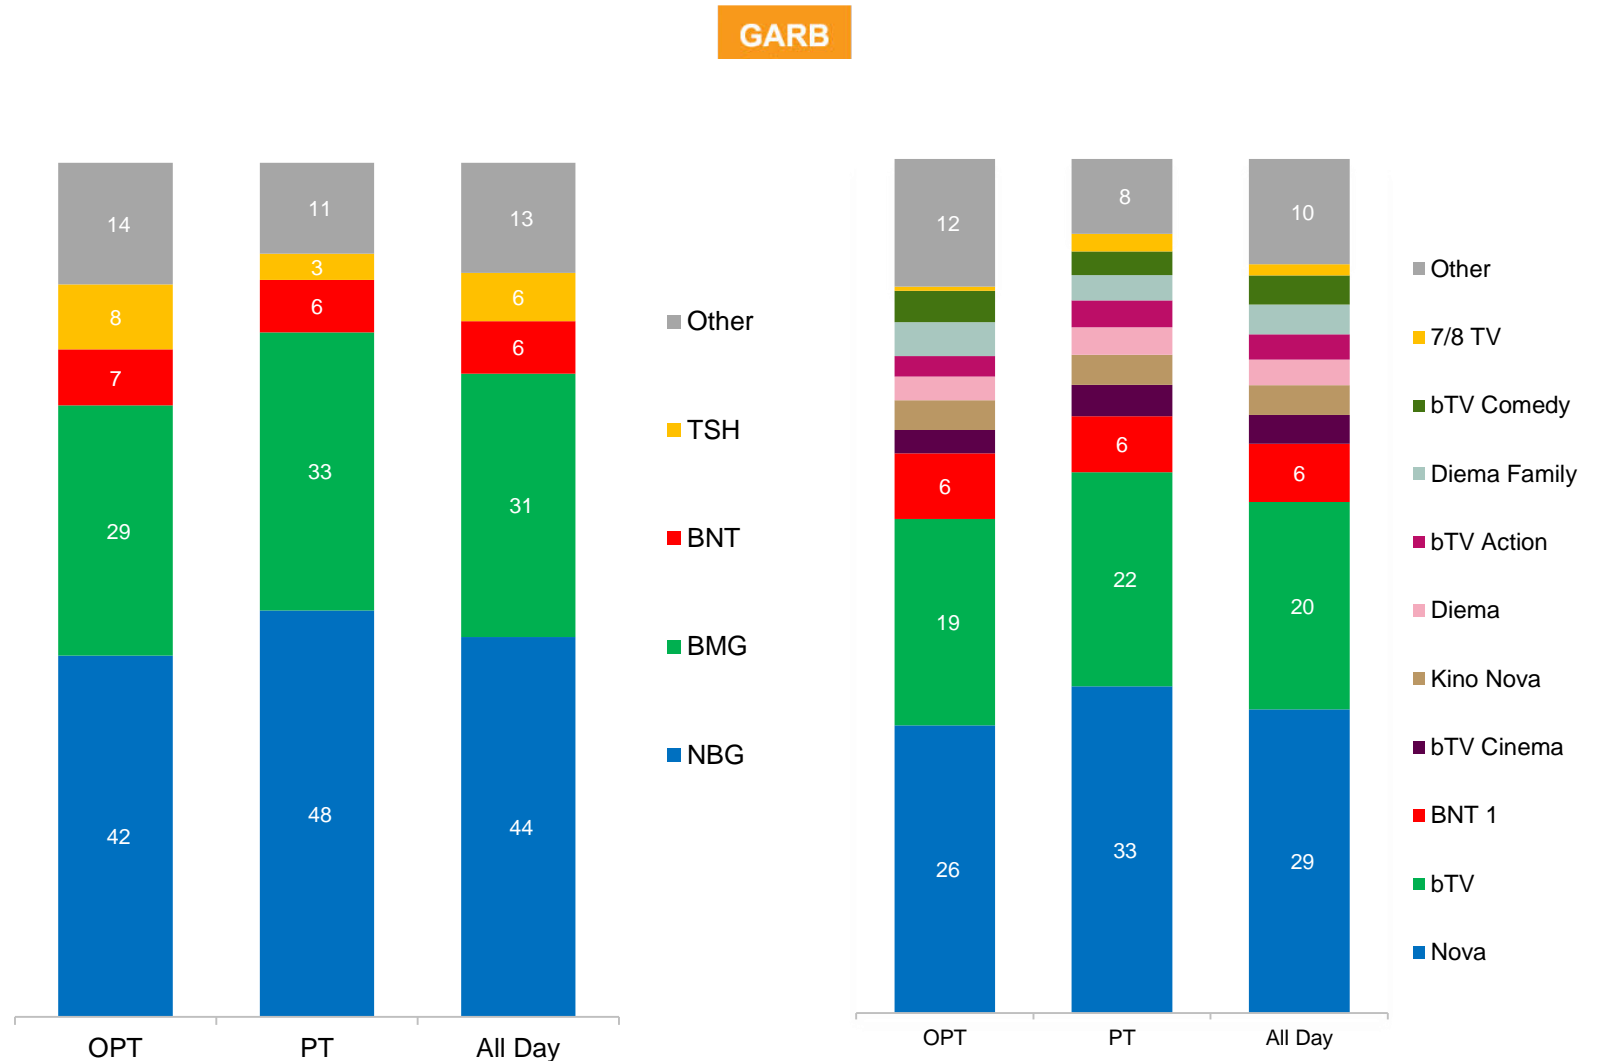

NBG SUSTAINED PT LEADERSHIP DESPITE LOOSING SHARE

NBG increase with 1-2pp, while BMG decreased in all time slots. Both BNT and TSH increased OPT shares by 1pp.

Nova and bTV decreased audience shares by 1pp, whereas BNT 1 increased PT share with 1pp.

bTV Cinema remained the top niche channel. 7/8 TV returned to the top 10 ranking.